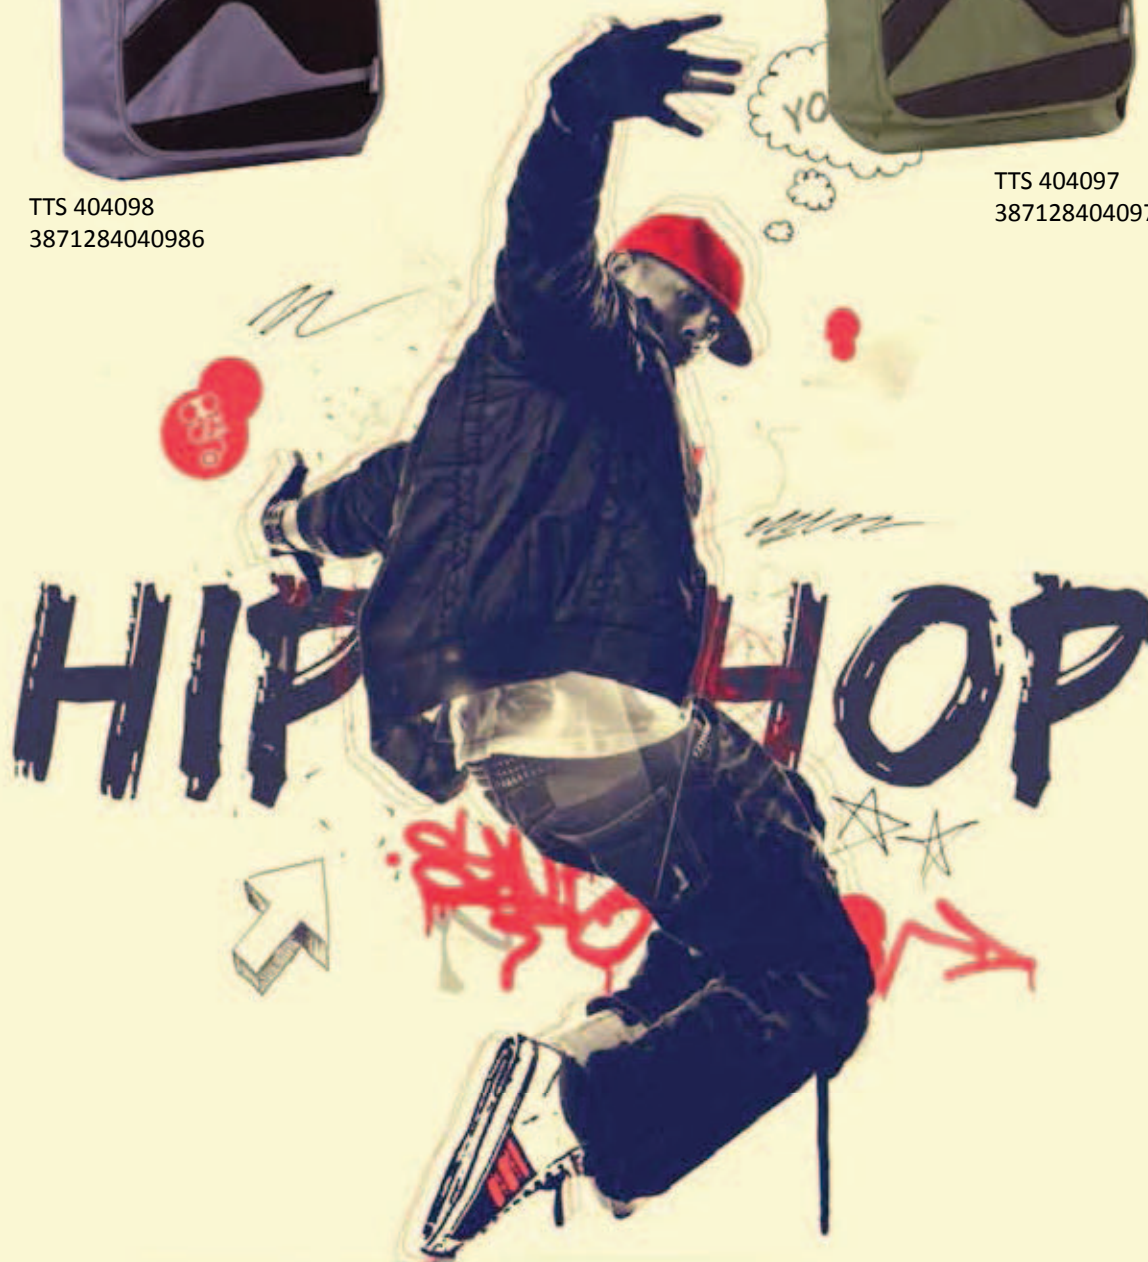

SPIRIT

The collection

www.gataric.net

BACK
TO
SCHOOL

SPORTBEUTEL
BAG SPORT
TORBA ZA SPORT
AND LOOKING COOL

BOYS

FOOTBALL

TTS 404057
3871284040573