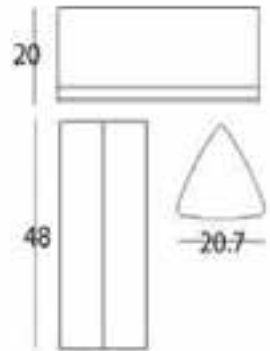

Y-POD

Art No. EX1202

Pat. No201230405667.1

Available Color

Size: 60x29x7 (mm)

carton size: 25.2x21.5x20.8cm
24pcs /pvc box
12 boxes/ inner ctn
2inner ctn /outer ctn
total: 576 pcs/ctn
G/W: 13kg

EAN CODE:4711678071334

card Size: 18X9(cm)
2 pcs/card
12cards/white box
30 boxes/Outer
360 cards/Outer

EAN CODE:4711678071723

Art No. EX1305

Available Color

Size: 48x20.7x20(mm)

card Size: 130X8(cm)
2 pcs/card
12cards/white box
30 boxes/Outer
360 cards/Outer