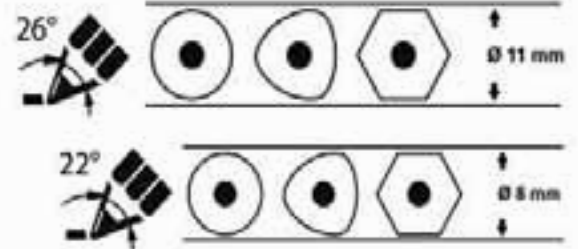

Available Color

+ SHARPENER
V-PLUS+ X

WHEEL

Art No. X09-7
 Pat. No. 200930323970.5

Size: 53x48x48 (mm)

Double hole for 8mm and 11mm in diameter pencils

Available Color 

card size: 13x7.5(cm)
 1pc/card
 12 cards/white box
 30 boxes/Outer
 360 cards/Outer